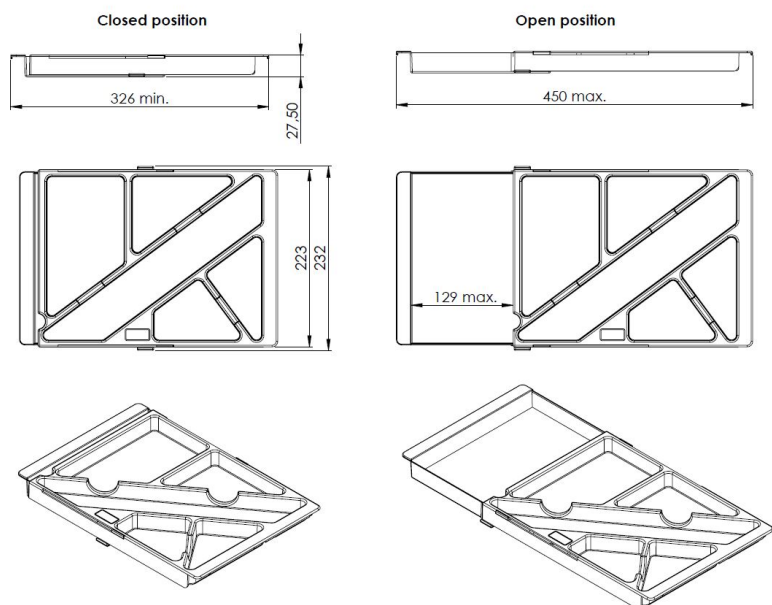

PRODUCT SHEET

Description:

Pencil Tray, Adjustable, Black, F/325-450mm Width, Inlay Measurements: Closed:290x232x28mm, Open:415x232x28mm,, Overall Size: Closed: 326x232x28mm, Open:450x232x28mm

Item number:

25.31.090-0

Units	Box	Carton	HS Code	Barcode
Pcs.	1	20	3926300090	
				5704866092982

SISO A/S

Mileparken 11
DK-2740 Skovlunde
Denmark
VAT: DK 24786013

Phone +45 45 830 900

www.siso.dk
siso@siso.dk

Danske Bank
Nytorv Branch
Copenhagen
SWIFT: DABADKKK

Account no.
4180 3112 112936
IBAN Account
DK7230003112112936